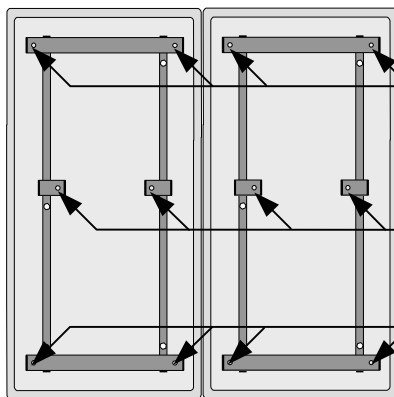

Montage-instructies Boxspring Luxe Vast

Montageanleitung Boxspring Luxus Fest

Installation instructions boxspring Luxury Fixed

NR 13

A, B

C, E, G, I, J

C, D, F, G, H, I, J, K

A

"Head"

6x

**B**

"Head"

4x

8x

C

D

2x / 4x

E

"Head"

6x

F

"Head"

6x

G